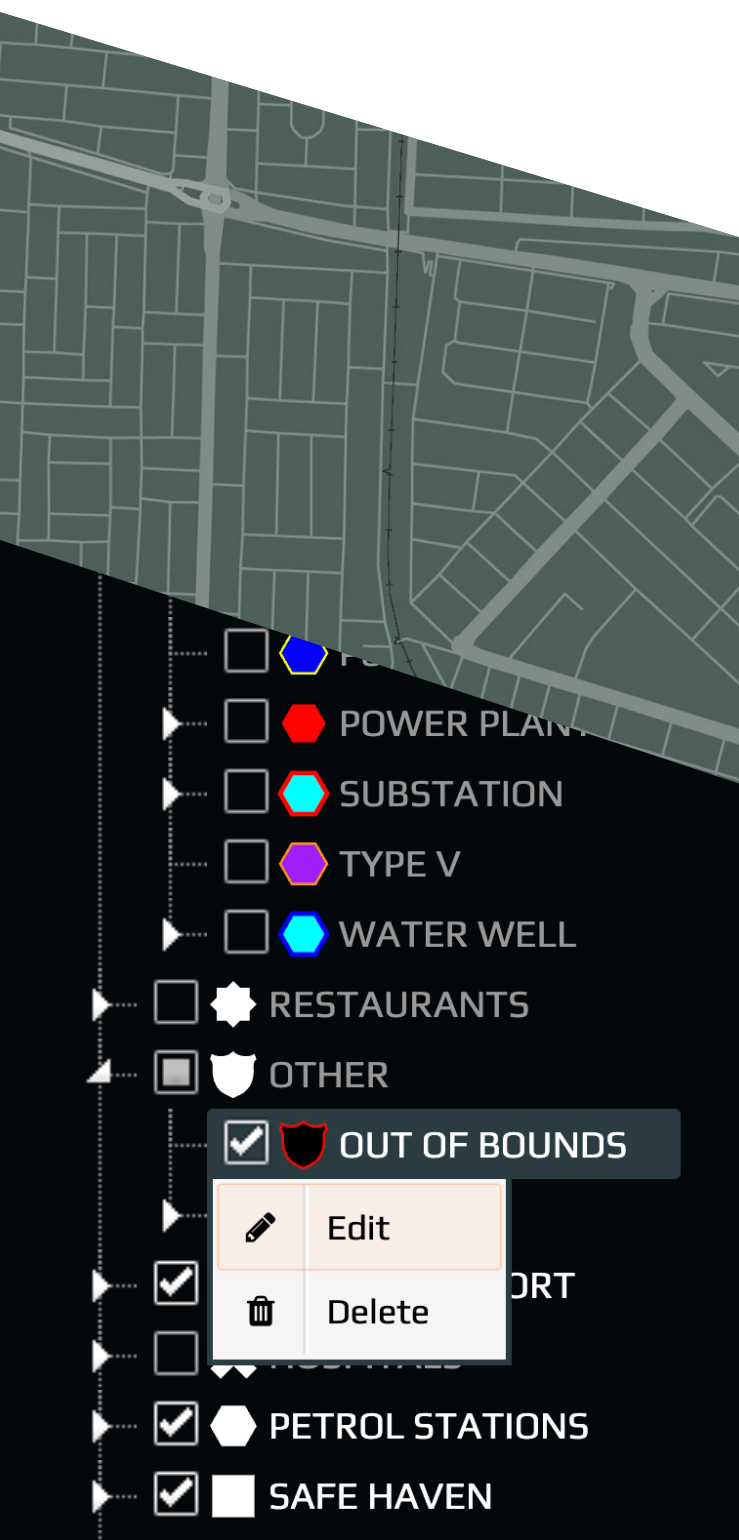

Our unique mapping system allows operations room personnel to easily create and define their spot structure to fit any custom needs. The spots and associated information are visually and audibly shared within the company/organisation in real-time.