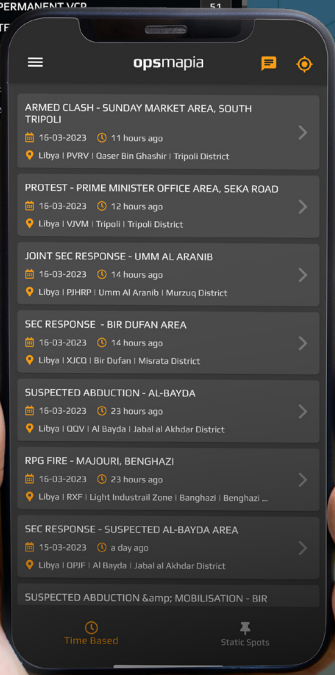

The screenshot displays the opsmapia web interface. On the left, a 'Spot Manager' sidebar lists various incident categories with counts: SIGNIFICANT INCIDENTS (21), CRIME ALERT (7), HOME INVASION (0), ARMED ROBBERY (1), CARJACK (0), KIDNAP (4), THEFT (2), INFRASTRUCTURE ALERTS (1), POSSIBLE INCIDENT (1), SECURITY INCIDENTS (11), TERRORISM ALERT (1), TRAVEL ALERT (0), WEATHER ALERT (0), SECURITY OPERATIONS (9), AIR FORCE (0), HEIGHTENED SECURITY (0), MILITARY (0), NAVY (0), POLICE (9), VCP (60), PERMANENT VCP (53), HOT (0), and SIGN (0). The main map shows a region in Libya with labels for Soudo Al Jum'aa, Al Bivio, Ed Dachla, Tajoura, Ain Ya, Sidi Bin al Bashiri, Castelverde, and Qaryat Su al Jum'at. A red circle highlights a specific incident in Tajoura. On the right, a 'Spot Details' panel provides information for a 'KIDNAPPING & TORTURE - AL-AZIB, TAJOURA' incident. The details include: COUNTRY: Libya, DATE & TIME (UTC): 2023-03-14 17:49:13, LAT/LNG: 32.769859 13.472556, MGRS: 33S US 56936 26806, LOCATION TAGS: QFCMRH, Tajoura, Tripoli District, and a DESCRIPTION: 'TAJOURA REVOLUTIONARIES - Kidnapping and torture of two Libyan youth by six alleged Chadian nationals, reported March 13-14. The perpetrators are said to have been arrested by local security forces.' It also shows an IMPACT LEVEL INDICATOR (ILI) of 4/9 (Low to moderate impact) and a SOURCE RELIABILITY & INFORMATION CREDIBILITY (SRIC) of B/2 (Usually reliable / Propably true).

REAL-TIME TRACKING

The OPSMAPIA app offers advanced Real-Time Tracking, improving operator safety and efficiency. With accurate location sharing, optional messages, and images, it enables optimal coordination. Users can activate the Panic SOS Alarm for swift assistance, making the app a powerful, professional solution for security and operational efficiency.