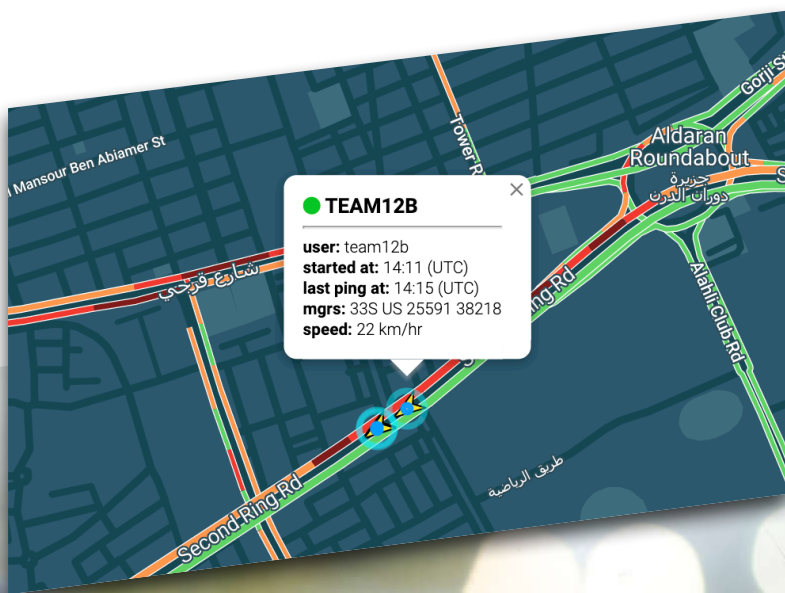

The OPSMAPIA app offers advanced Real-Time Tracking, improving operator safety and efficiency. With accurate location sharing, optional messages, and images, it enables optimal coordination. Users can activate the Panic SOS Alarm for swift assistance, making the app a powerful, professional solution for security and operational efficiency.